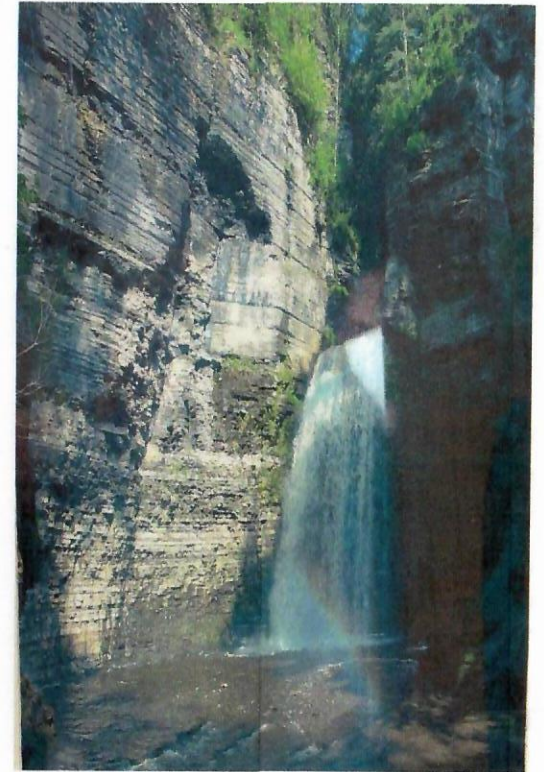

HAVANA GLEN PARK & CAMPGROUND

135 Havana Glen Rd
Montour Falls, NY
14865

HAVANA GLEN PARK & CAMPGROUND

Owned and Operated by:

TOWN OF MONTOUR