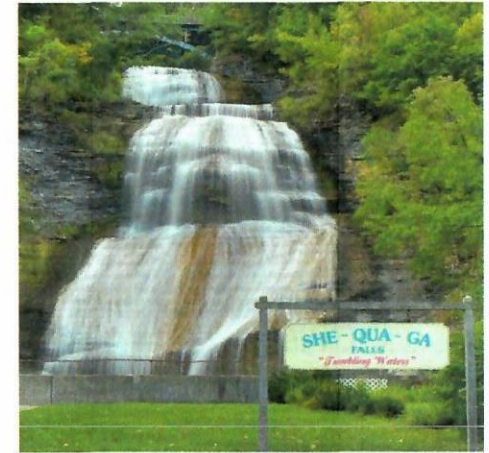

Who We Are

About Us:

Havana Glen, a half mile south of the Village of Montour Falls, NY, off Route 14, is one of the most beautiful natural glens in the entire Finger Lakes Region. The Glen, taking its name from the original name of the village, Havana, extends over 40 acres of native wooded area. Still retaining much of its natural state, its scenic streams make it one of nature's most beautiful spots in the southern Finger Lakes area.

Camping Area

Pavilion #3

For Reservations and More Information
Call The Town of Montour

(607)535-9476

Within minutes of the beautiful
downtown Main Street, Montour Falls &
Fantastic She-Qua-Ga Falls.

*She-Qua-Ga Falls "Tumbling Waters"
In the Village of Montour Falls.*