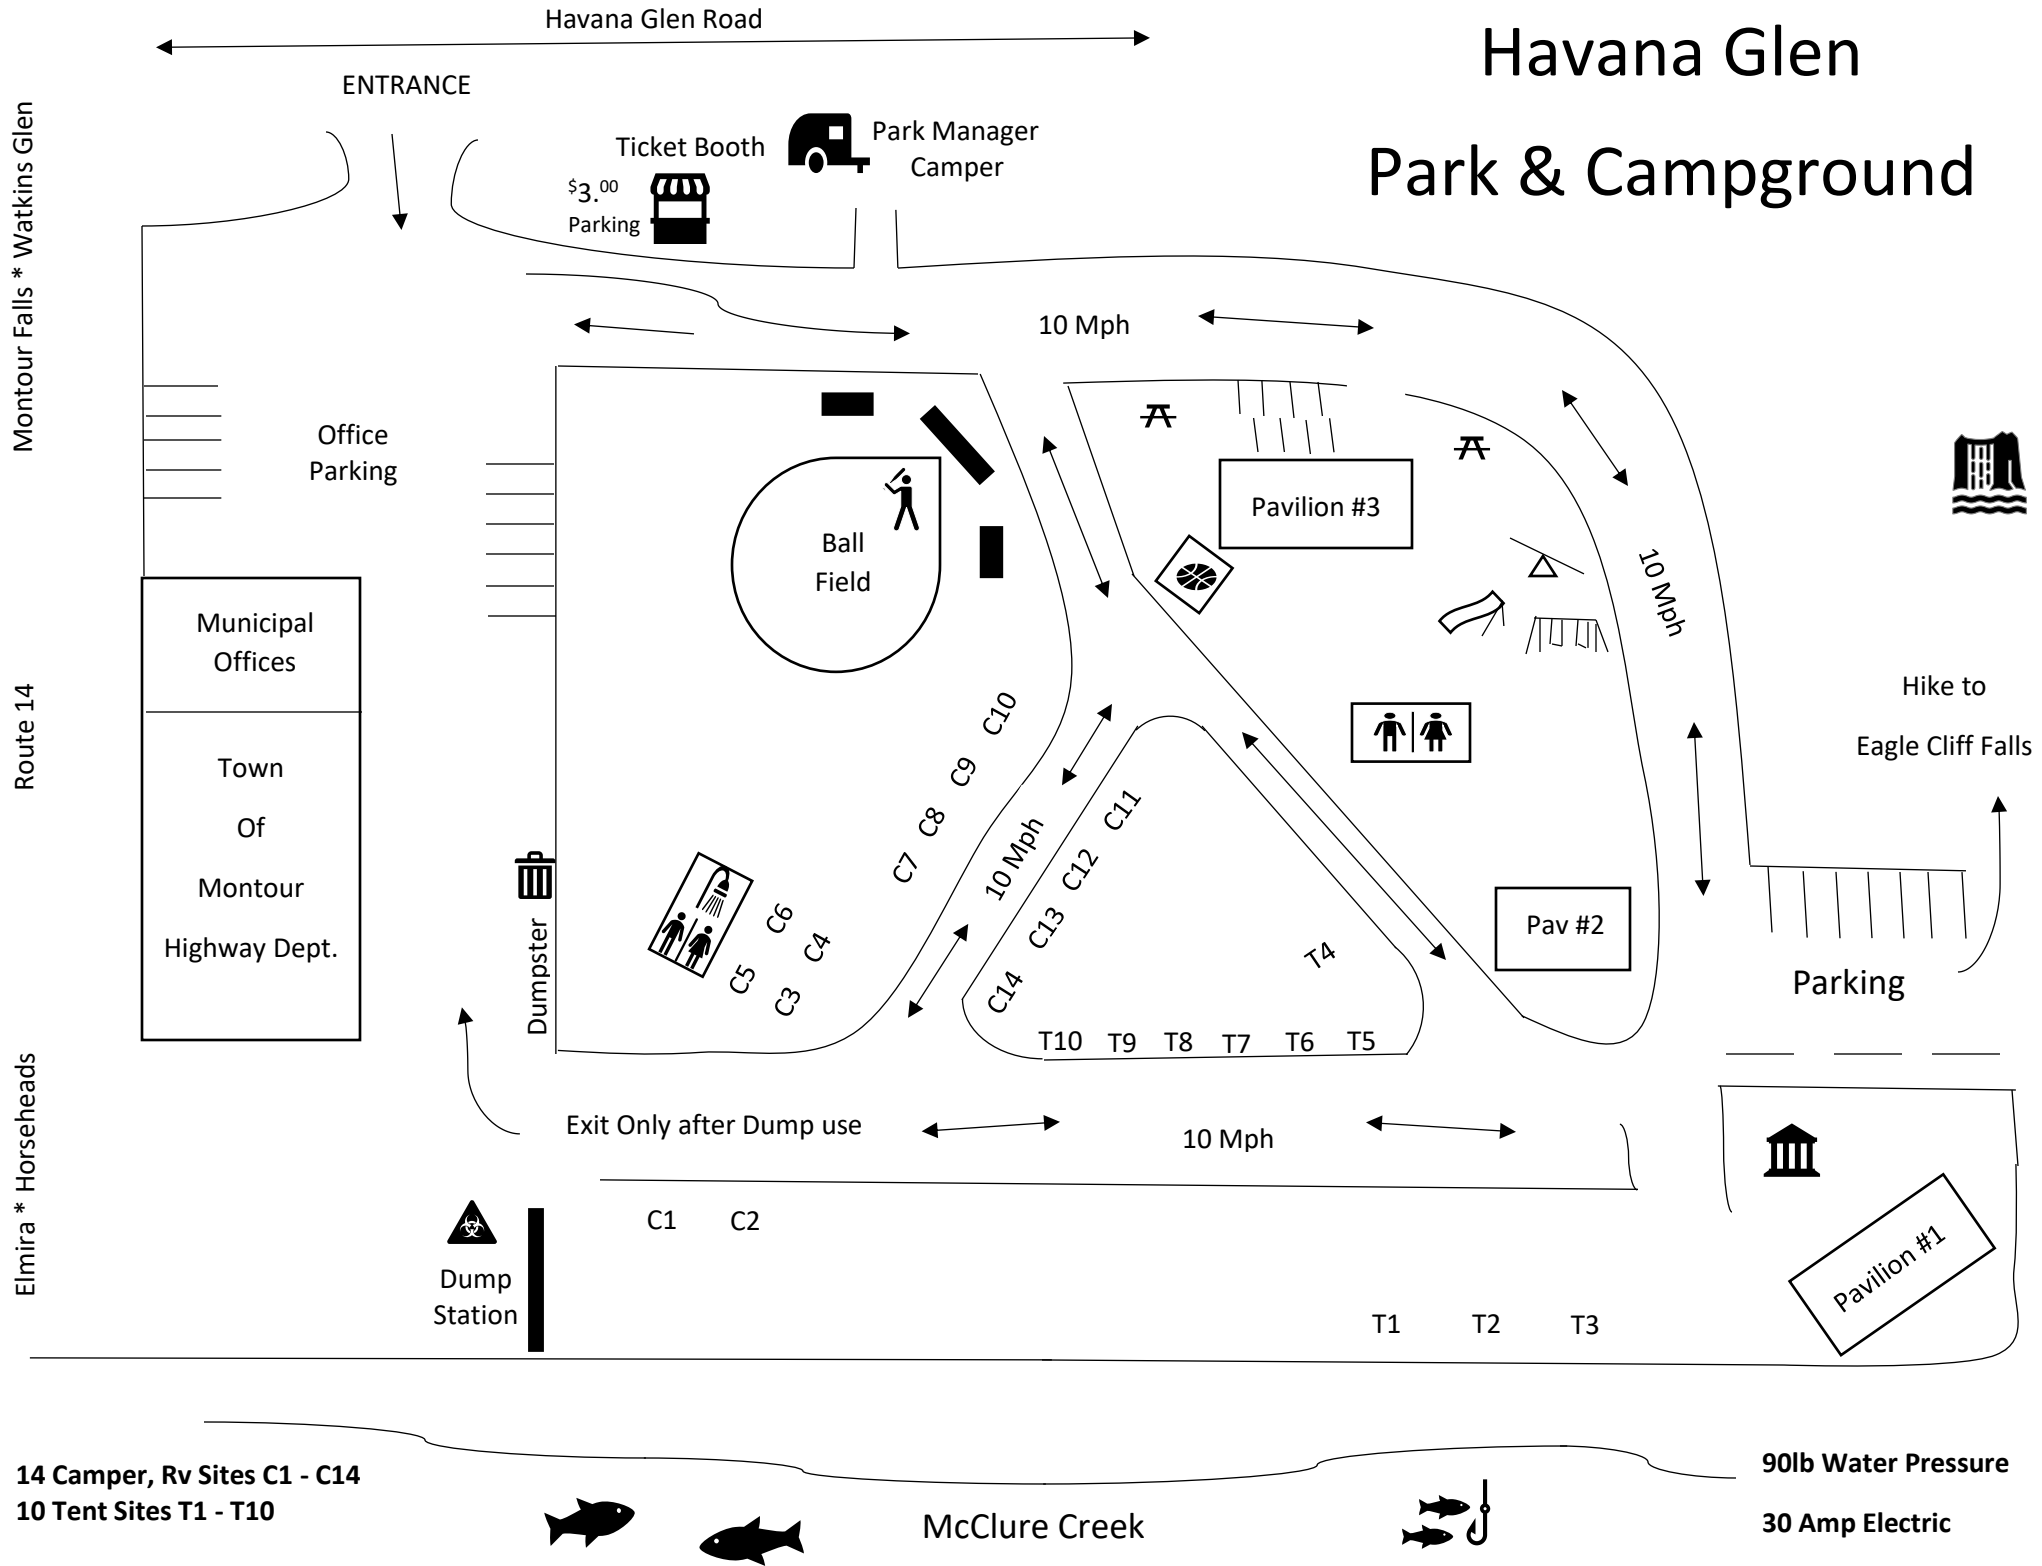

Havana Glen Park & Campground

14 Camper, Rv Sites C1 - C14
10 Tent Sites T1 - T10

90lb Water Pressure
30 Amp Electric

McClure Creek